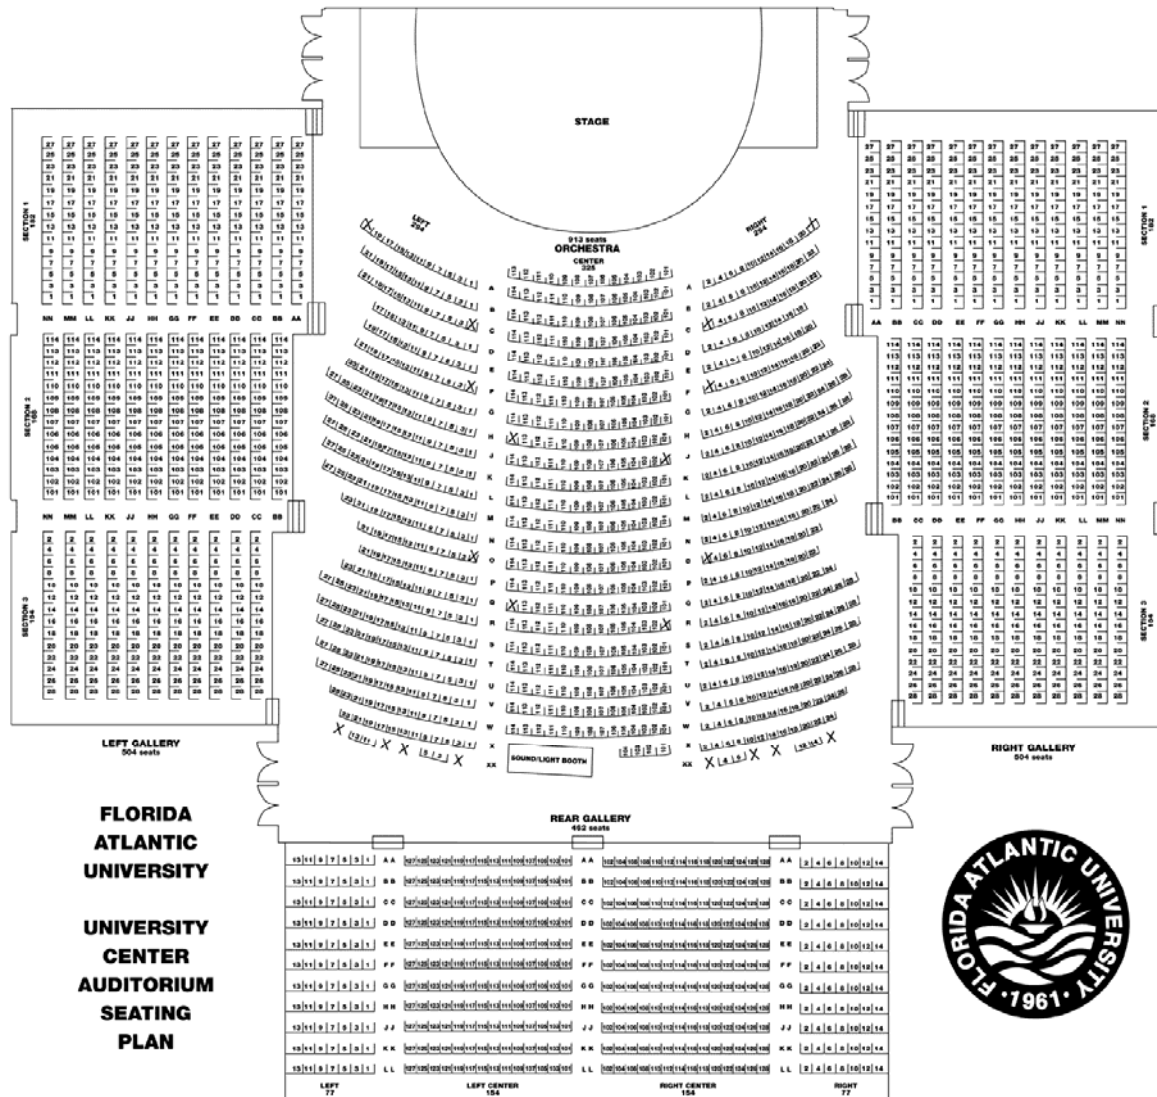

# II. Box Office / Seating Information

## A. Seating Capacity

Total Seating:	2383
Orchestra:	913
Rear Gallery:	462
Left Gallery:	504
Right Gallery:	504

Table 8: Seating Counts by Section

Figure 1: Seating Chart